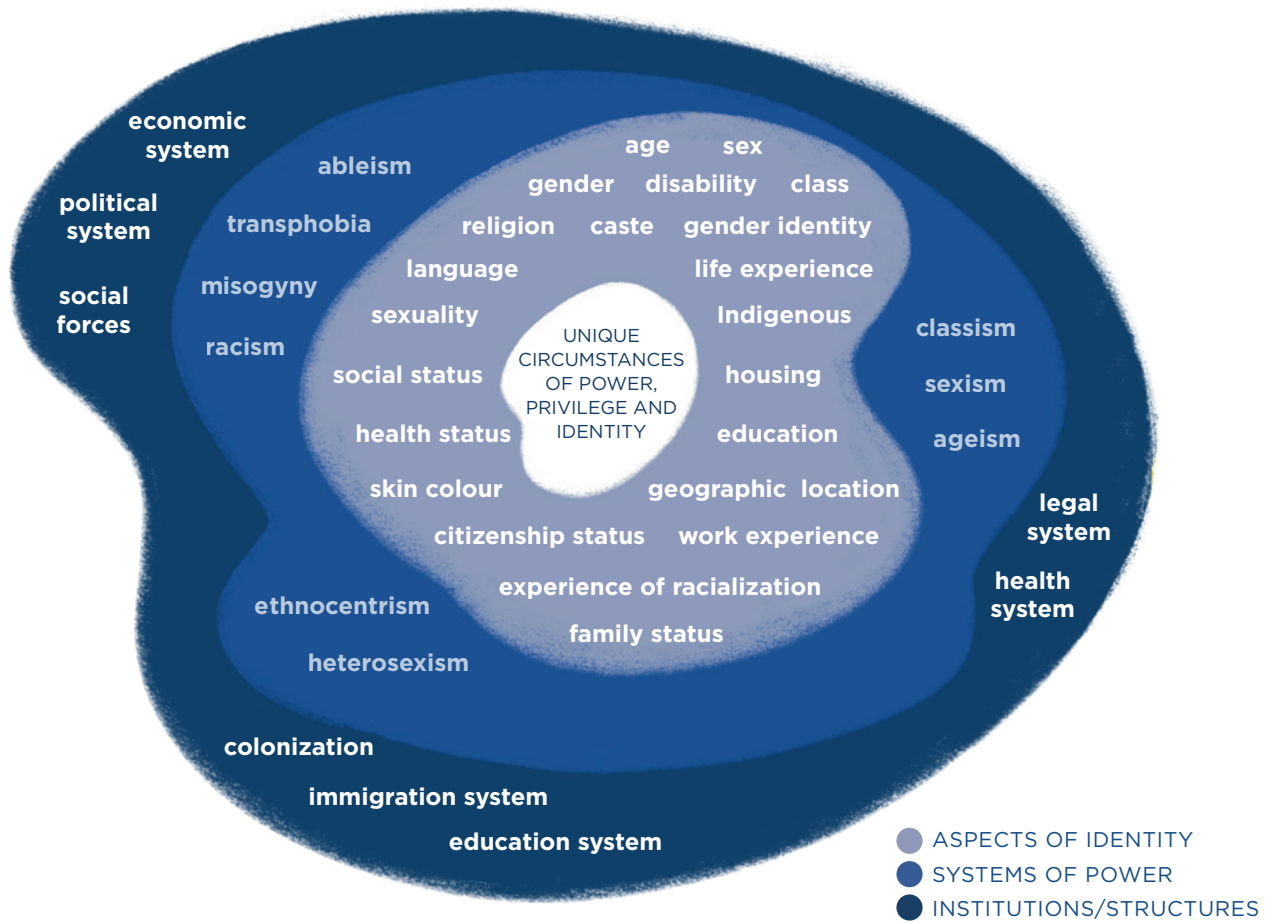

# FEMINIST INTERSECTIONALITY

*Feminist Intersectionality:* A framework to analyze how different girls and women experience multiple forms of oppression or inequality. These multiple forms of oppression are simultaneous and cannot be separated from their experiences of sex- and/or gender-based discrimination.

*Note: These categories include but are not limited to suggestions listed here.*

## FOR EXAMPLE

Multiple forms of oppression intersect, creating unique and varied experiences of discrimination.